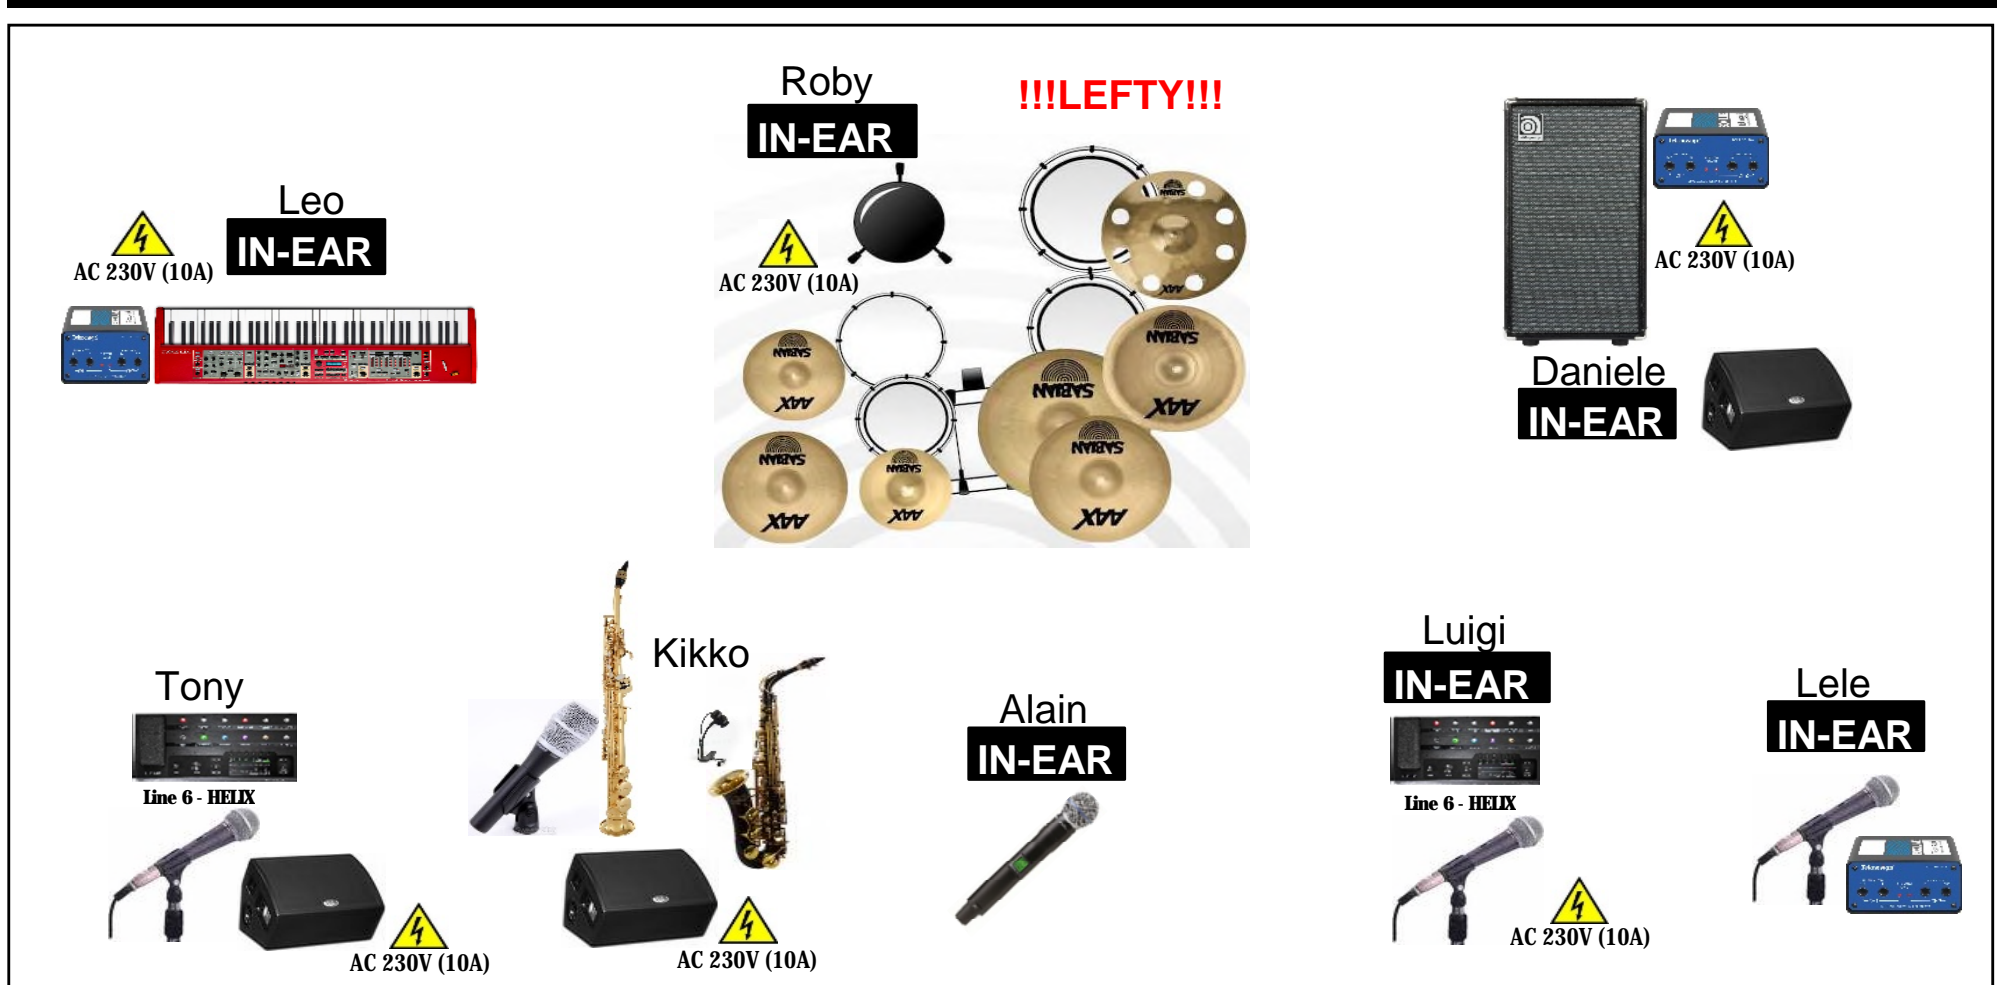

Band: VASCO JAM

Stage Plan

LINE INPUTS:

Source	Ch	Type	CH Name	Mic	Ph.	INS	EFF	Comment
Mixer IN	1	XLR	Kick IN	Shure BETA 91A	x	G/C		
Mixer IN	2	XLR	Kick Mic.	Audix D6		G/C		
Mixer IN	3	XLR	Snare é	Audix i5		C	Rev.	
Mixer IN	4	XLR	Snare ê	SM57		C	Rev.	
Mixer IN	5	XLR	HH	SM94	x			
Mixer IN	6	XLR	Tom 1	Audix D2		G	Rev.	
Mixer IN	7	XLR	Ride	SM94				(if necessary)
Mixer IN	8	XLR	Floor 1	Audix D4		G	Rev.	
Mixer IN	9	XLR	Floor 2	Audix D4		G	Rev.	
Mixer IN	10	XLR	OH L	SM94	x	G		
Mixer IN	11	XLR	OH R	SM94	x	G		
Mixer IN	12	XLR	Bass	DI Box	x			
Mixer IN	13	XLR	Chit EL Tony	XLR Helix / or SM57				Helix or Cabinet
Mixer IN	14	XLR	Chit EL Luigi	XLR Helix / or SM57				Helix or Cabinet
Mixer IN	15	XLR	AC Lele	DI Box	x		Rev.	
Mixer IN	16	XLR	AC Luigi	DI Box	x		Rev.	
Mixer IN	17	XLR	Key L	DI Box	x			
Mixer IN	18	XLR	Key R	DI Box	x			
Mixer IN	19	XLR	Sax	Wire Less Mic			Rev.	Supplied by Band
Mixer IN	20	XLR	Sax	SM86	x		Rev.	
Mixer IN	21	XLR	Lead Voc Alain	SM86		C	R+C	SM58 W-Less if available
Mixer IN	22	XLR	Chor Tony	SM58		G/C	R+C	
Mixer IN	23	XLR	Chor Lele	SM58		G/C	R+C	
Mixer IN	24	XLR	Chor Luigi	SM58		G/C	R+C	
Mixer IN	25	XLR						
Mixer IN	26	XLR						
Mixer IN	27	XLR						
Mixer IN	28	XLR						
Mixer IN	29	XLR						
Mixer IN	30	XLR	Talkback	SM57/58				
Mixer IN	31	XLR	CD - L	Chinch - XLR				Ipod
Mixer IN	32	XLR	CD - R	Chinch - XLR				Ipod

MONITOR OUTPUTS:

Name	Ch	Type	CH Name	Comment
Mixer OUT	1	XLR	Monitor Chit.	
Mixer OUT	2	XLR	Monitor Sax	
Mixer OUT	3	XLR	Monitor Bass	
Mixer OUT	4	XLR		
Mixer OUT	5	XLR		
Mixer OUT	6	XLR		
Mixer OUT	7	XLR	In-Ear Alain	Mono
Mixer OUT	8	XLR	In-Ear Lele	Mono
Mixer OUT	9	XLR	In-Ear Luigi	Mono
Mixer OUT	10	XLR	In-Ear Leo	Mono
Mixer OUT	11	XLR	In-Ear Daniele	Mono
Mixer OUT	12	XLR	In-Ear Roby	Mono
Mixer OUT	13	XLR		
Mixer OUT	14	XLR		
Mixer OUT	15	XLR	PA - L	
Mixer OUT	16	XLR	PA - R	